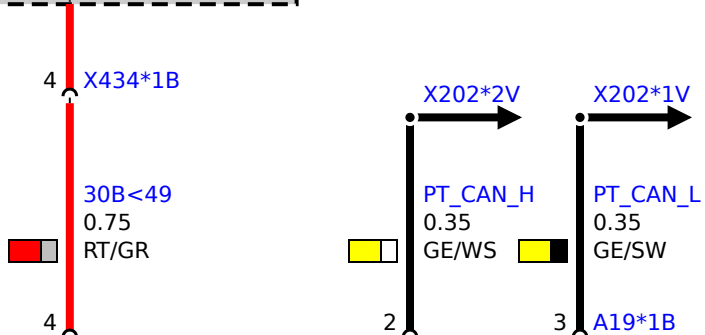

Z44
Front right power distribution box

A19a
Electrical steering column adjustment