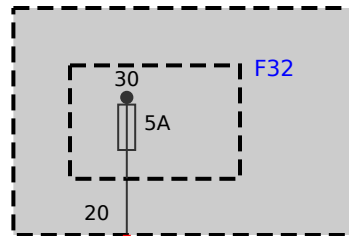

A258
Body Domain Controller

Z44
Front right power distribution box

Z44
Front right power distribution box

S52
Parking brake button
1) Parking brake button
2) Parking brake indicator light
3) Automatic-hold button
4) Automatic Hold function LED

S69
Centre console control panel
3) DTC button
4) Drive experience switch