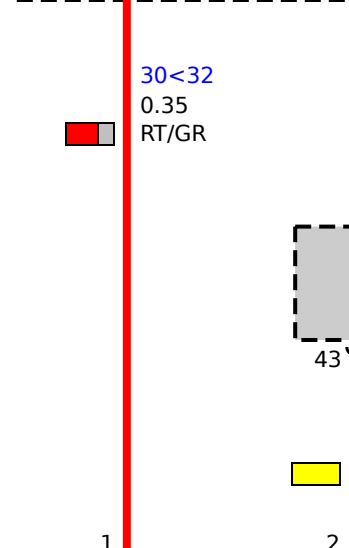

A258
Body Domain Controller

Z44
Front right power distribution box

Z44
Front right power distribution box

S52
Parking brake button
1) Parking brake button
2) Parking brake indicator light
3) Automatic-hold button
4) Automatic Hold function LED