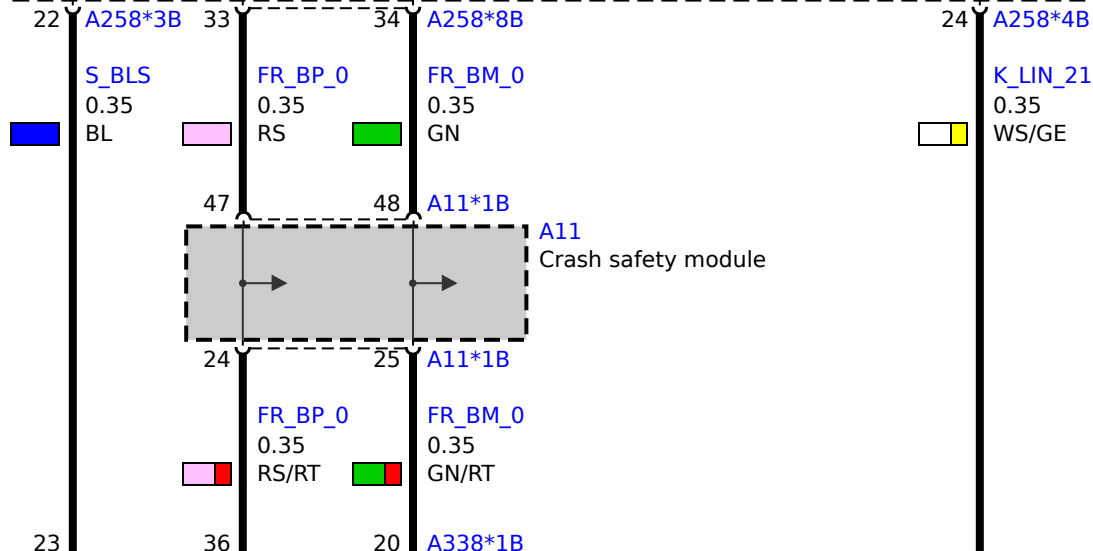

A258
Body Domain Controller

Z44
Front right power distribution box

Z44
Front right power distribution box

S52
Parking brake button
1) Parking brake button
2) Parking brake indicator light
3) Automatic-hold button
4) Automatic Hold function LED

S69
Centre console control panel
3) DTC button
4) Drive experience switch