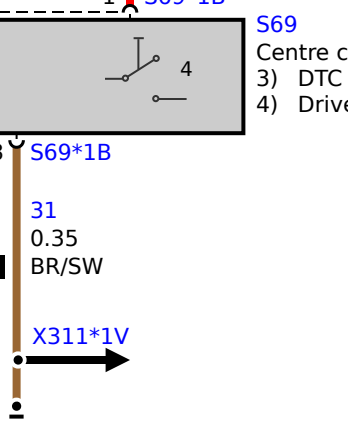

A258
Body Domain Controller

Z44
Front right power distribution box

Z44
Front right power distribution box

S52
Parking brake button
1) Parking brake button
2) Parking brake indicator light
3) Automatic-hold button
4) Automatic Hold function LED

S69
Centre console control panel
3) DTC button
4) Drive experience switch