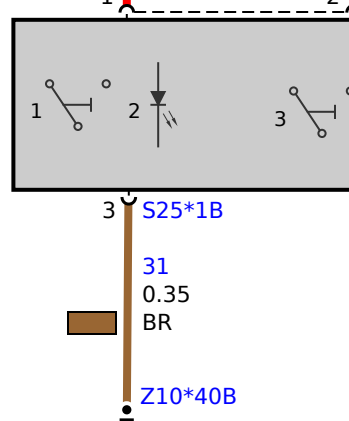

A258
Body Domain Controller

Z44
Front right power distribution box

Z44
Front right power distribution box

S52
Parking brake button
1) Parking brake button
2) Parking brake indicator light
3) Automatic-hold button
4) Automatic Hold function LED

S69
Centre console control panel
3) DTC button
4) Drive experience switch