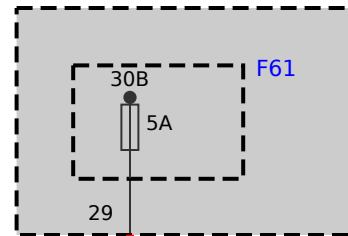

A258
Body Domain Controller

Z44
Front right power distribution box

Z44
Front right power distribution box

S52
Parking brake button
1) Parking brake button
2) Parking brake indicator light
3) Automatic-hold button
4) Automatic Hold function LED