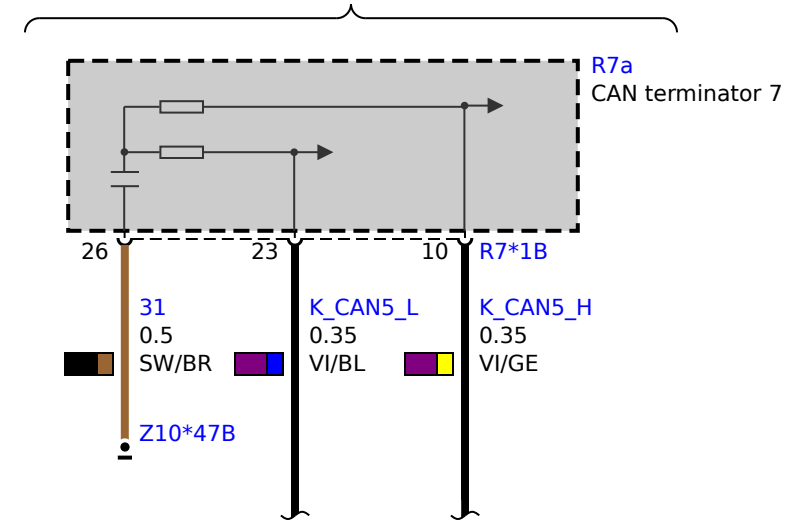

30B<71
0.35
RT/GN

5

10

S45
Gear selector switch

S45*2B

31
0.35
BR

X378*1V

up to 2017_06

not PHEV

PHEV

G11/G12 to 2019_02

G30/G31 up to 2019_06

G38 up to 2019_12

not PHEV

PHEV

1

2

5

6

X246*1B

S45*2B