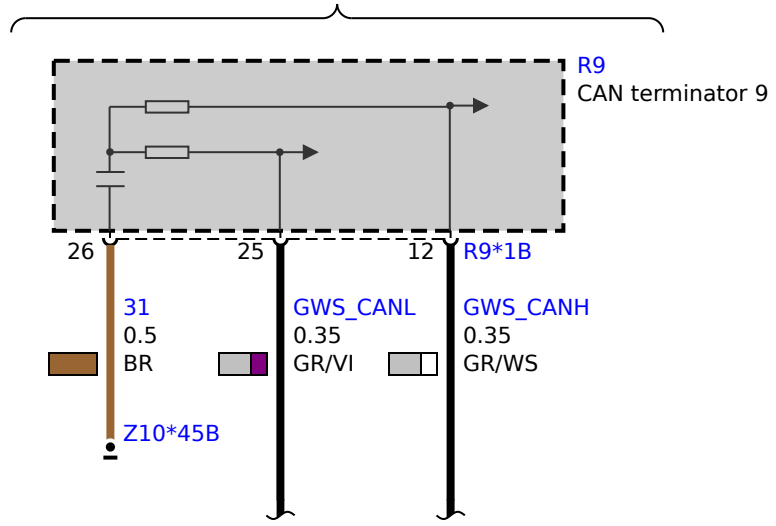

30B<71
0.35
RT/GN

5

10

S45
Gear selector switch

S45*2B

31
0.35
BR

X378*1V

up to 2017_06

not PHEV

PHEV

G11/G12 to 2019_02

G30/G31 up to 2019_06

G38 up to 2019_12

not PHEV

PHEV

1

2

5

6

X246*1B

S45*2B