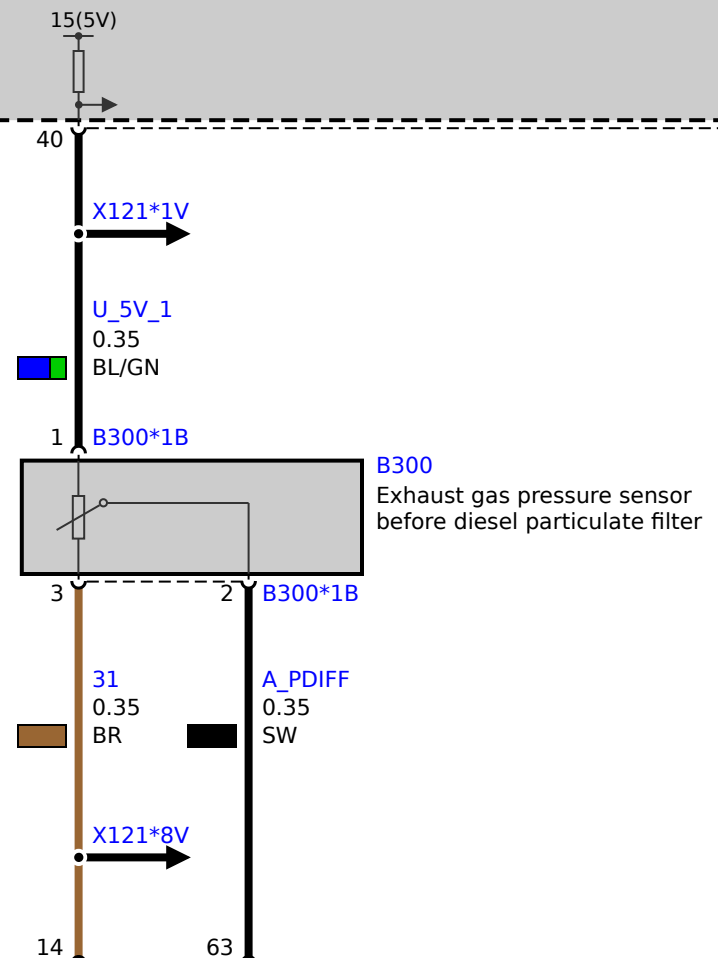

with SCR exhaust emission system

**A460**  
Digital diesel electronics