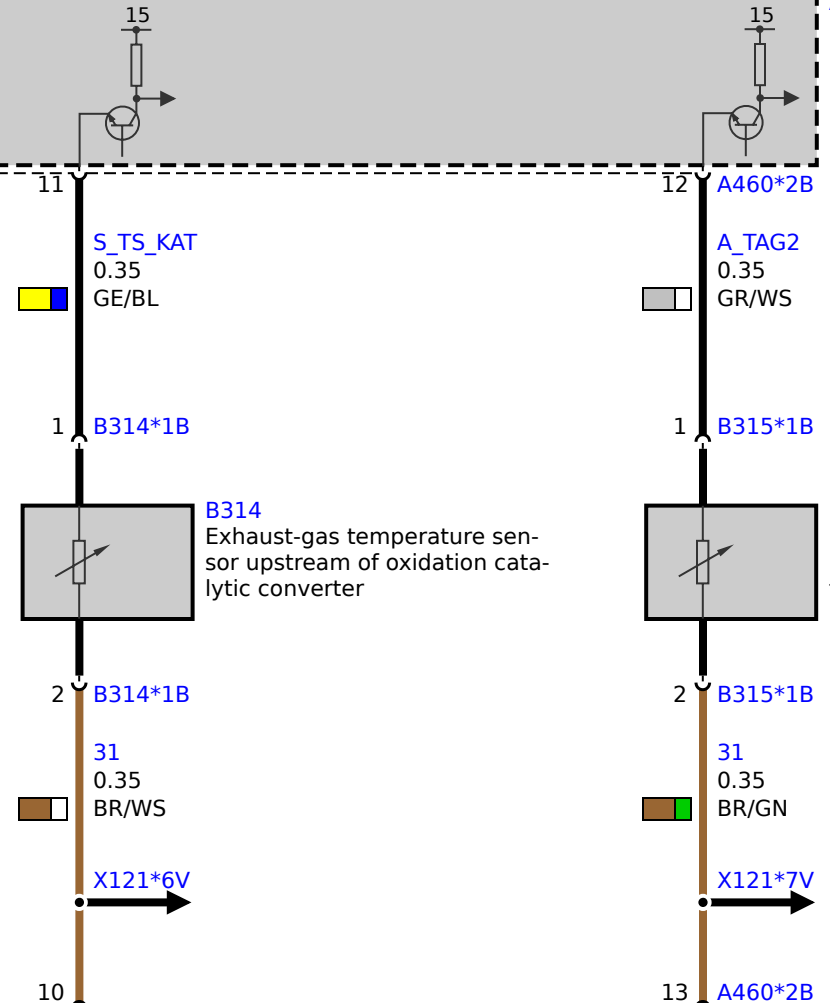

with SCR exhaust emission system

**A460**  
Digital diesel electronics