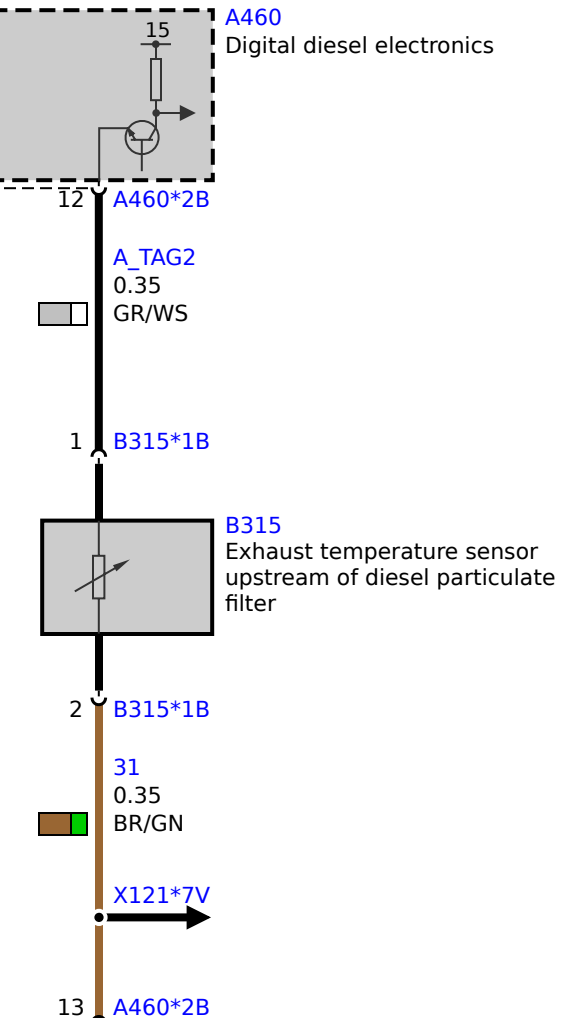

with SCR exhaust emission system

**A460**  
Digital diesel electronics