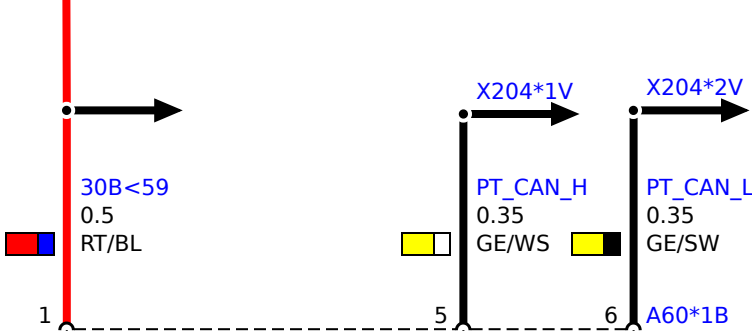

Z44  
Front right power distribution box

A60  
Electrochromic interior rear view mirror  
2) High beam assistant sensor and control