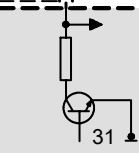

U_HR<2
0.5
RT/WS

1 X6276

Y6276
VANOS solenoid valve, exhaust

2 X6276

T_NWA1
0.5
GN/VI

9 X60003

A6000
DME control unit