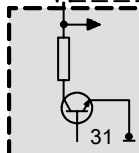

A8680
Fuse carrier, engine electronics

4 X8680

U_HR<2
0.5
RT/WS/GE

1 X6275

Y6275
VANOS solenoid valve, intake

2 X6275

T_NWE1
0.5
GN/BL

10

U_HR<2
0.5
RT/WS

1 X6276

Y6276
VANOS solenoid valve, exhaust

2 X6276

T_NWA1
0.5
GN/VI

9 X60003

A6000
DME control unit