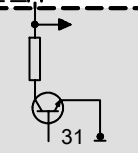

U_HR<2
0.5
OR

1 X6276

Y6276
VANOS solenoid valve, exhaust

2 X6276

T_NWA1
0.5
WS/RT

9 X60003

A6000
DME control unit