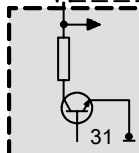

A8680
Fuse carrier, engine electronics

4 X8680

U_HR<2
0.5
OR

1 X6275

Y6275
VANOS solenoid valve, intake

2 X6275

T_NWE1
0.5
WS/BL

10

U_HR<2
0.5
OR

1 X6276

Y6276
VANOS solenoid valve, exhaust

2 X6276

T_NWA1
0.5
WS/RT

9 X60003

A6000
DME control unit