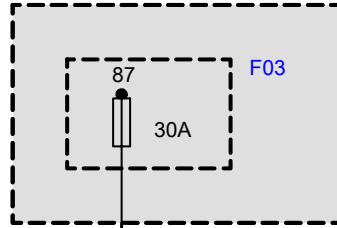

B6231
Oil pressure switch

A8680
Fuse carrier, engine electronics

1 X6231

6 X8680

U_HR<3
0.5
RT/WS

1 X6254

B6254a
Oil level sensor

S_OLD
0.5
GR

T_TOENS
0.5
GR

31L
0.5
BR

10

39

1

A6000
DME control unit

X6454