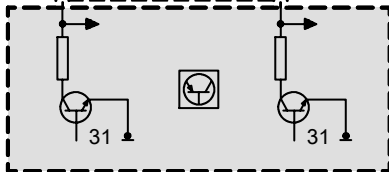

B6231
Oil pressure switch

A8680
Fuse carrier, engine electronics

1 X6231

6 X8680

U_HR<3
0.5
RT/WS

1 X6254

B6254a
Oil level sensor

S_OLD
0.5
GR

T_TOENS
0.5
GR

31L
0.5
BR

10

39

1

A6000
DME control unit

X6454