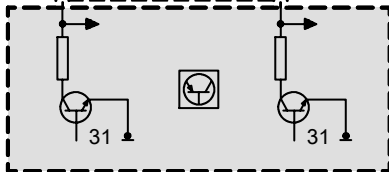

B6231
Oil pressure switch

A8680
Fuse carrier, engine electronics

1 X6231

4 X8680

U_HR < 2
0.5
OR

1 X6254

B6254a
Oil level sensor

S_OLD
0.5
GE

T_TOENS
0.5
GE/BL

31L
0.5
BR

10

39 X60005

1 X60531

A6000
DME control unit

X6454