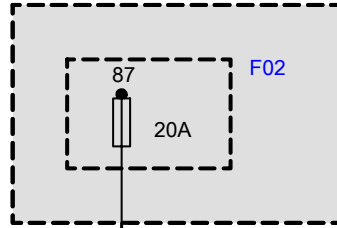

B6231
Oil pressure switch

A8680
Fuse carrier, engine electronics

1 X6231

4 X8680

U_HR < 2
0.5
OR

1 X6254

B6254a
Oil level sensor

S_OLD
0.5
GE

T_TOENS
0.5
GE/BL

31L
0.5
BR

10

39 X60005

1 X60531

A6000
DME control unit

X6454