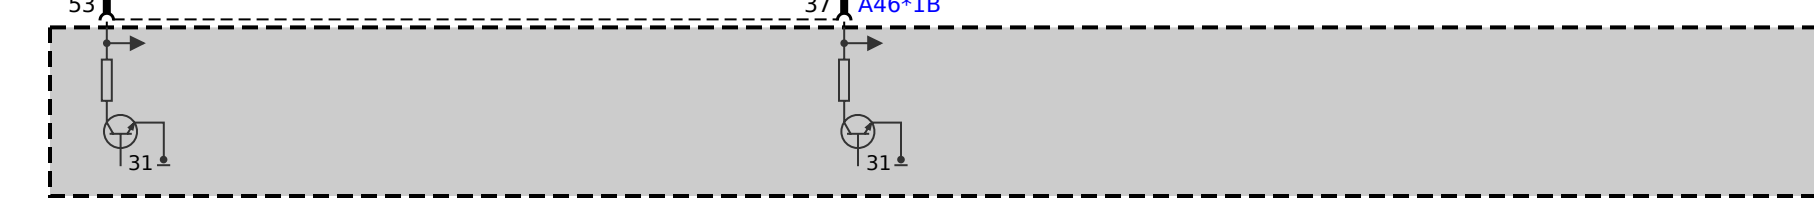

Fan up to 600 W

Fan 850 W

Vehicles with 48 V system