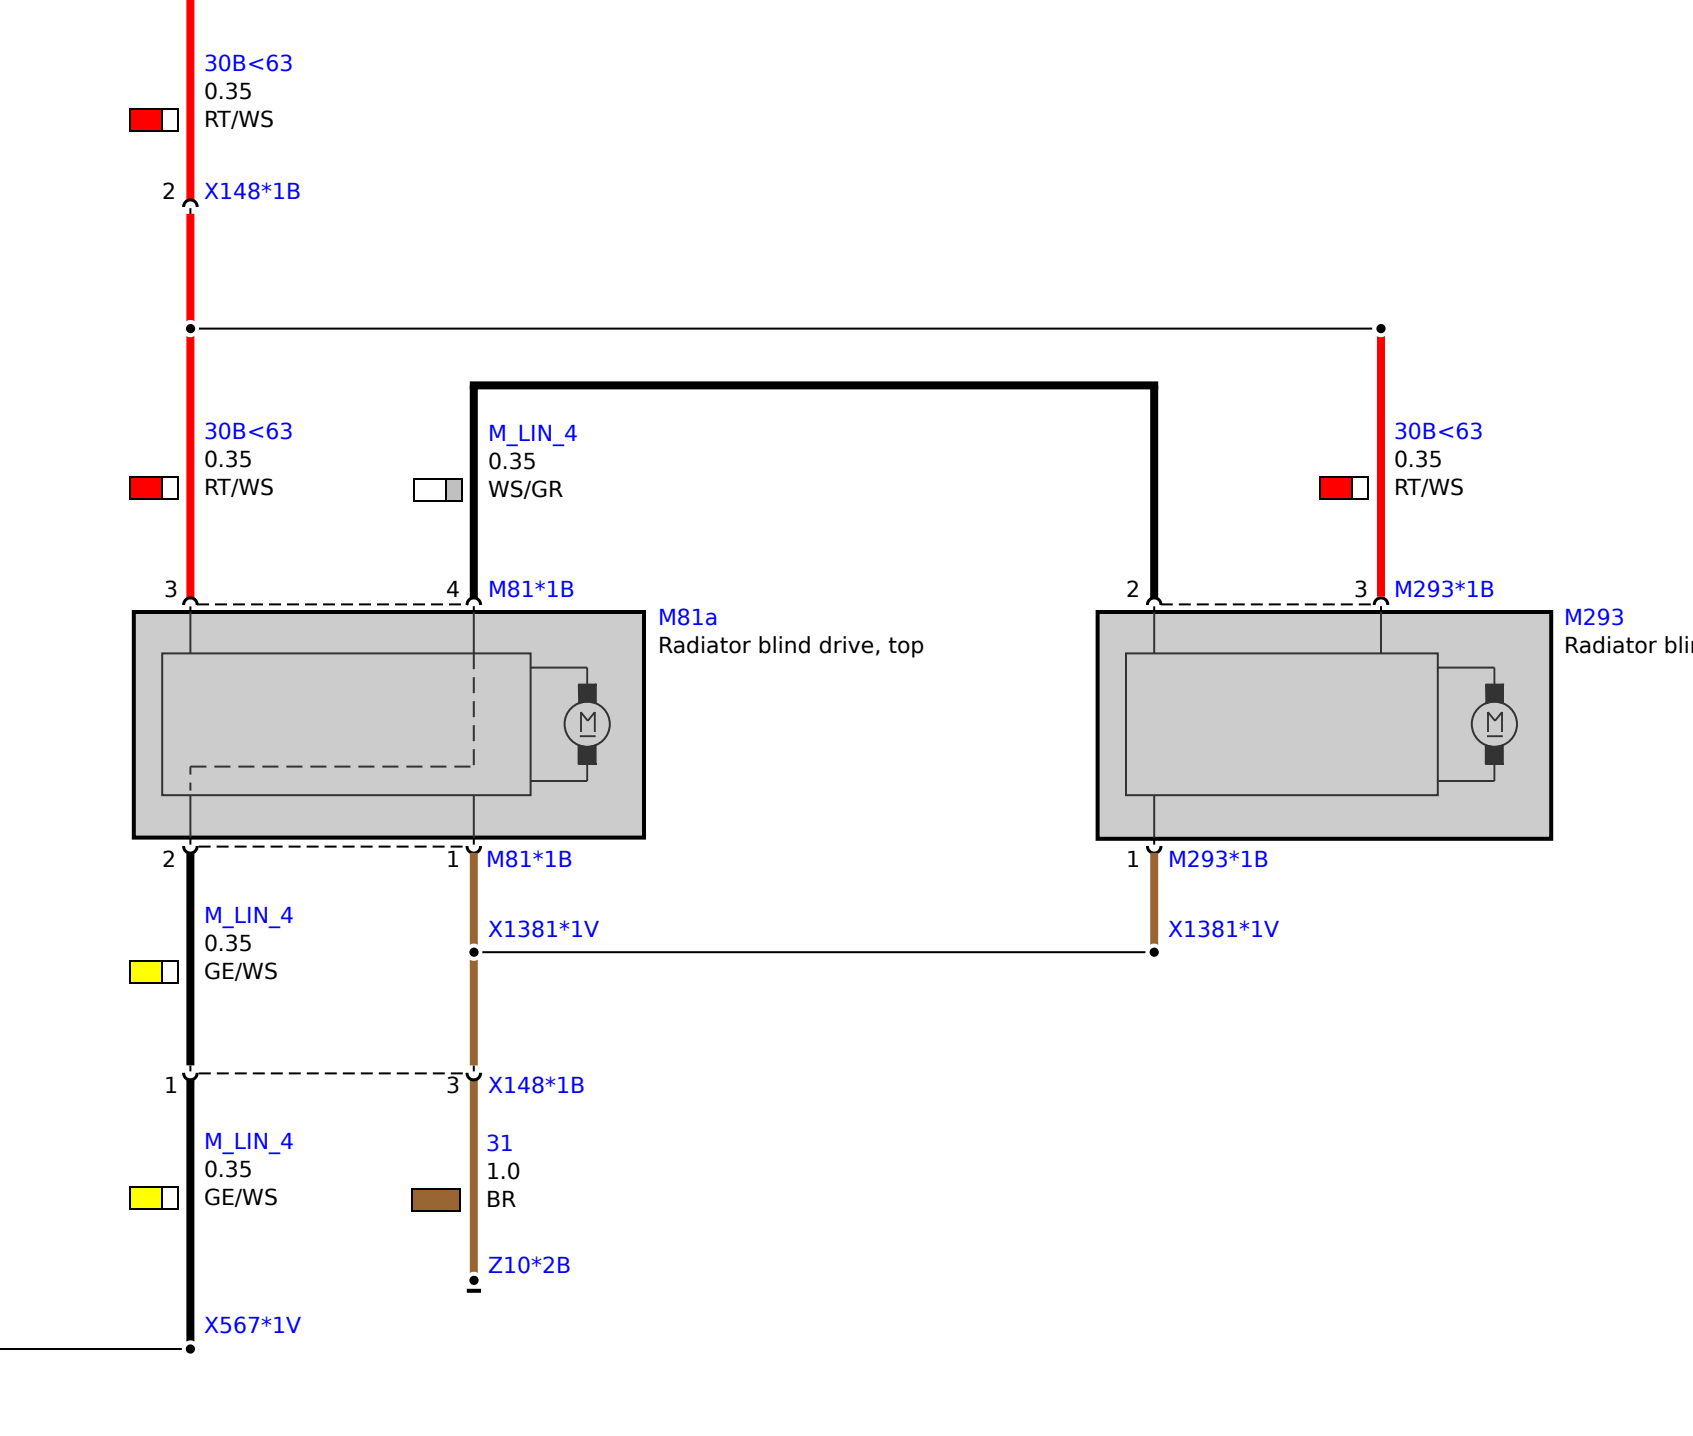

Fan up to 600 W

Fan 850 W

Vehicles with 48 V system