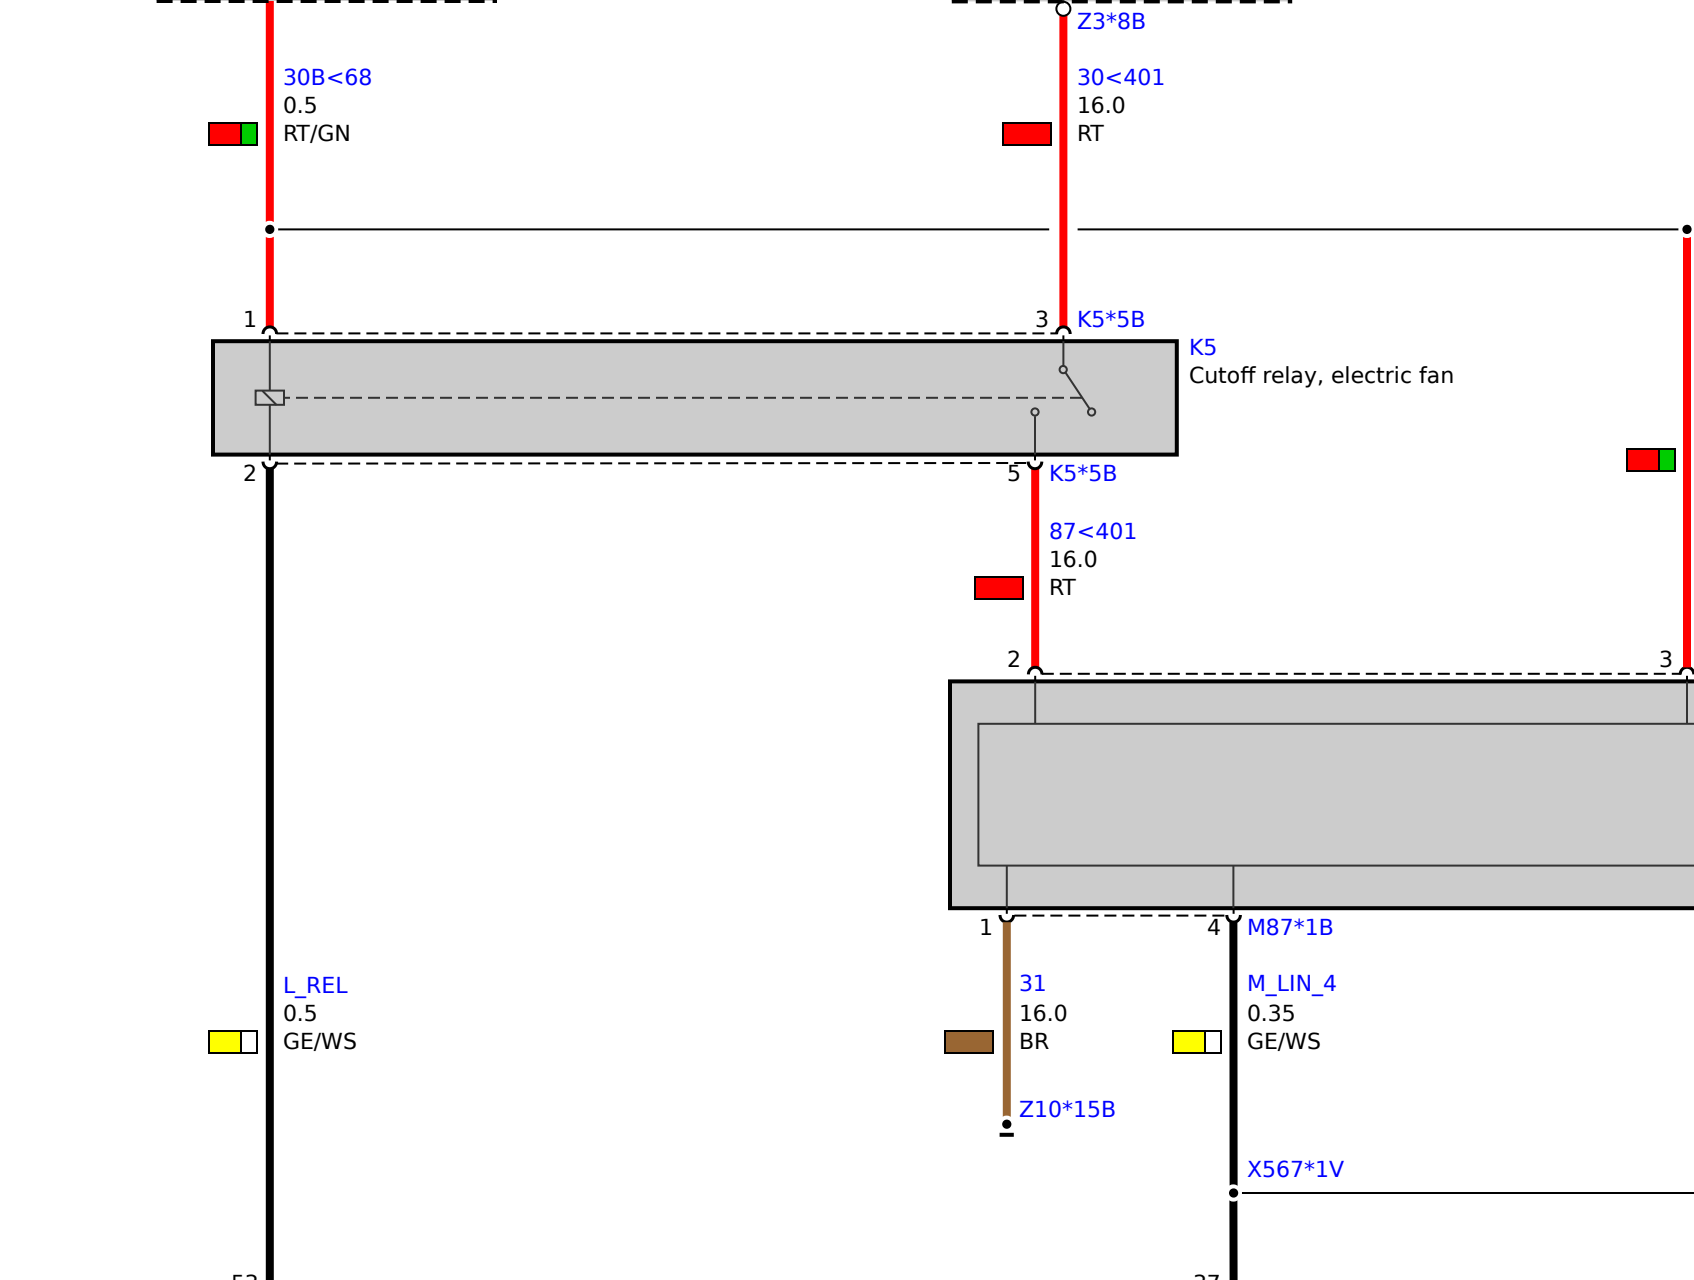

Fan up to 600 W

Fan 850 W

Vehicles with 48 V system