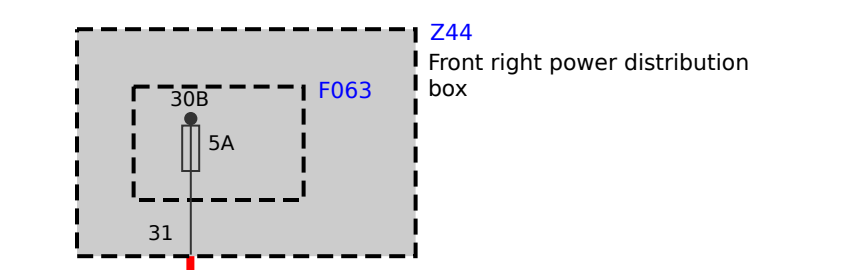

Fan up to 600 W

Fan 850 W

Vehicles with 48 V system