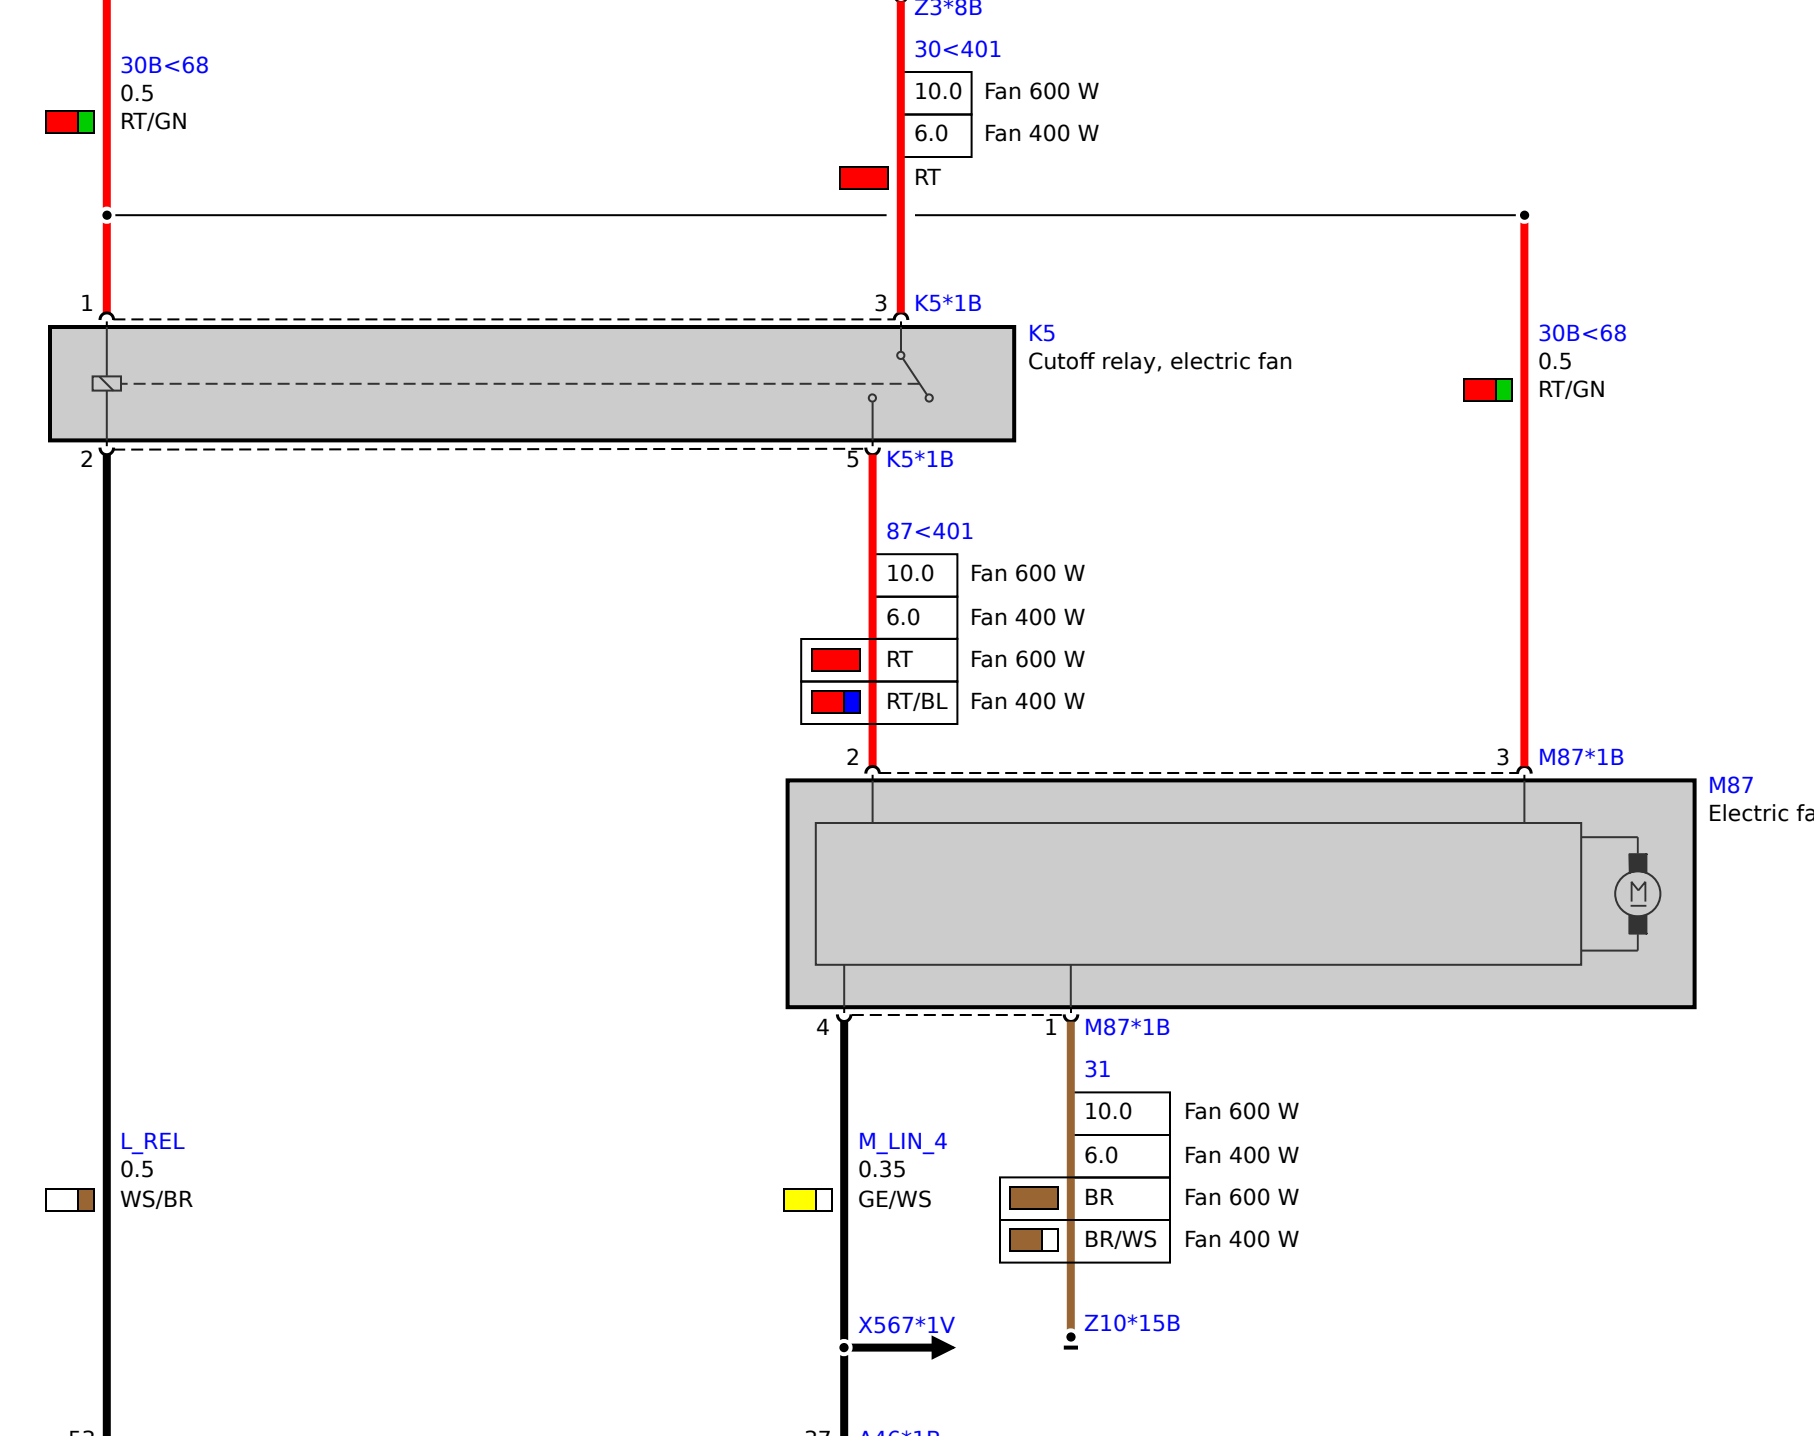

Fan up to 600 W

Fan 850 W

Vehicles with 48 V system