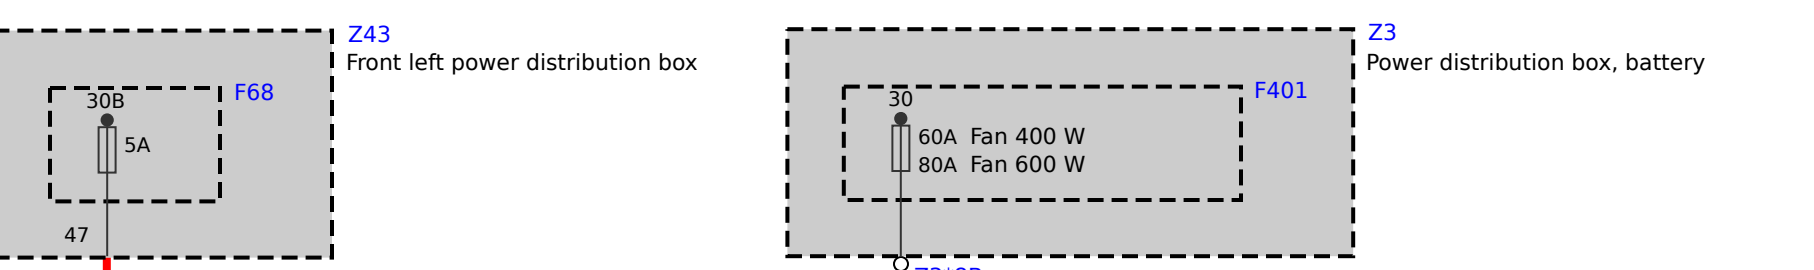

Fan up to 600 W

Fan 850 W

Vehicles with 48 V system