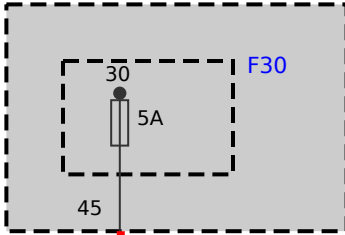

Z43
Front left power distribution box

A568
Gear selector switch (GWS)