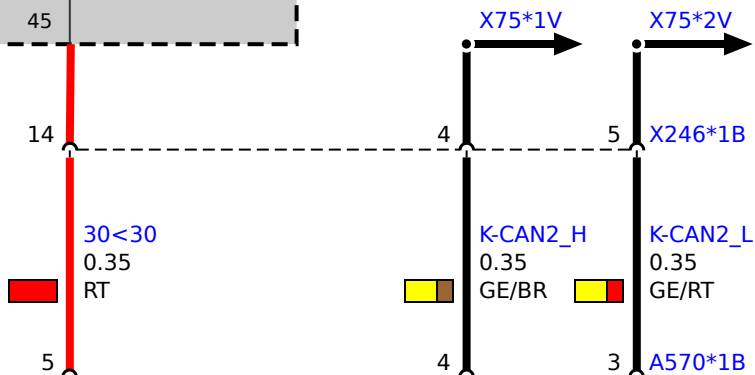

Z43
Front left power distribution box

A568
Gear selector switch (GWS)