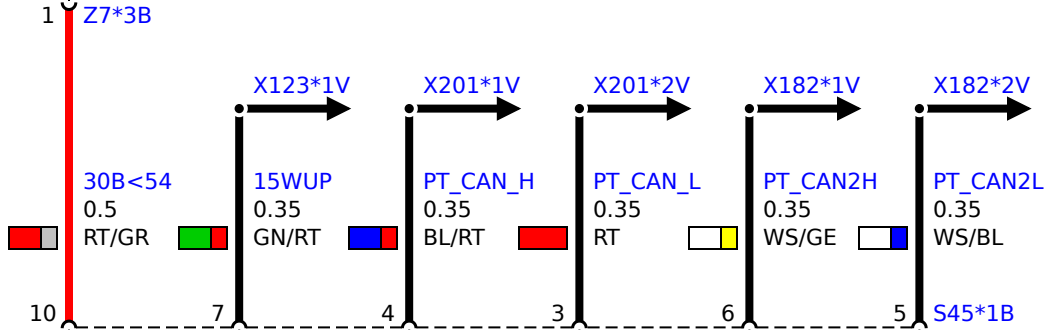

Z7
Front power distribution box

S45
Gear selector switch