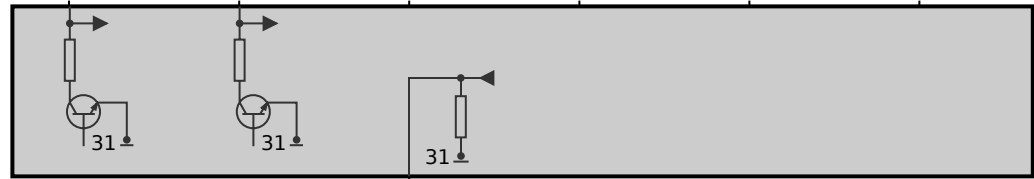

Z7
Front power distribution box

S45
Gear selector switch