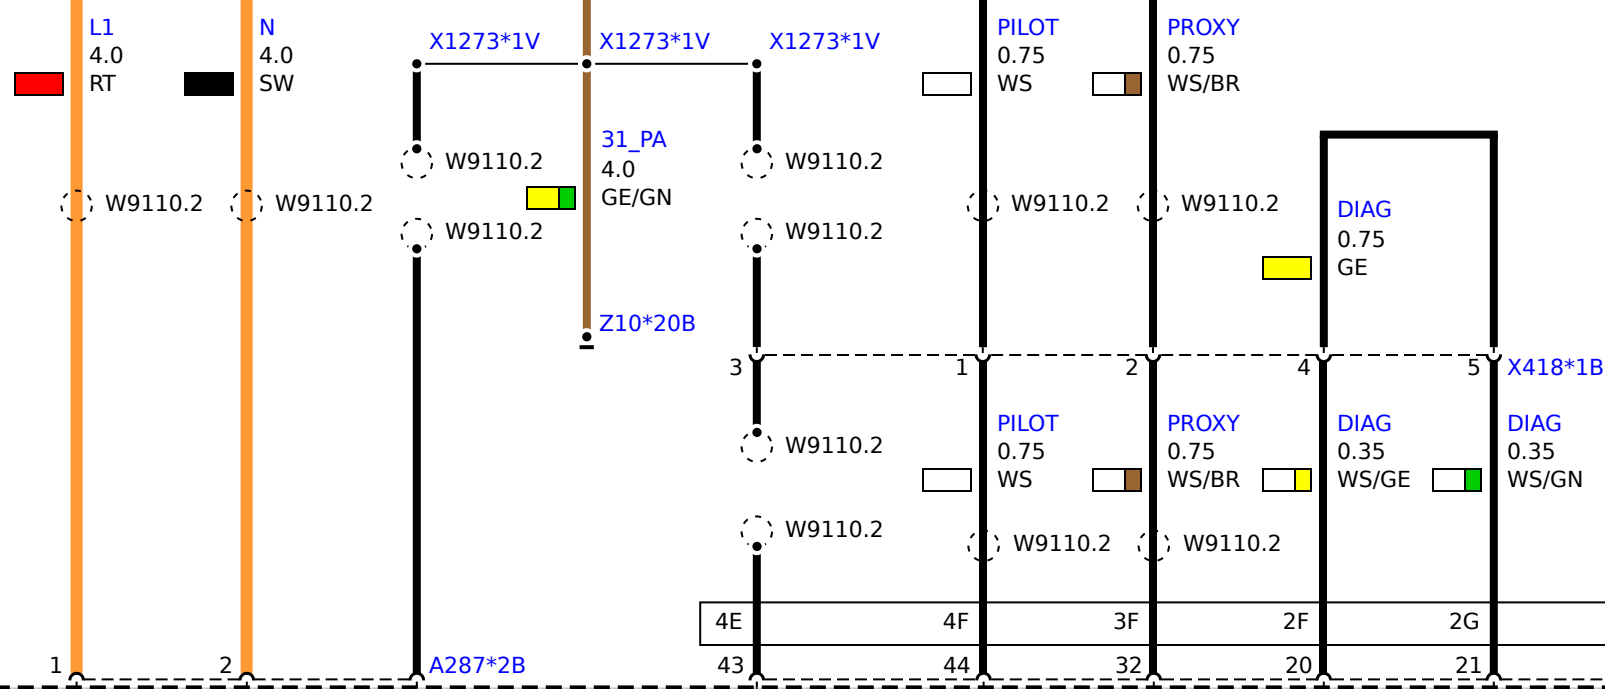

X578
High-voltage charging socket
2) Not USA
1) USA

A290
Convenience charging electronics

A190
Electric-machine electronics

M268
Central locking drive, charging socket

E196
High-voltage battery unit