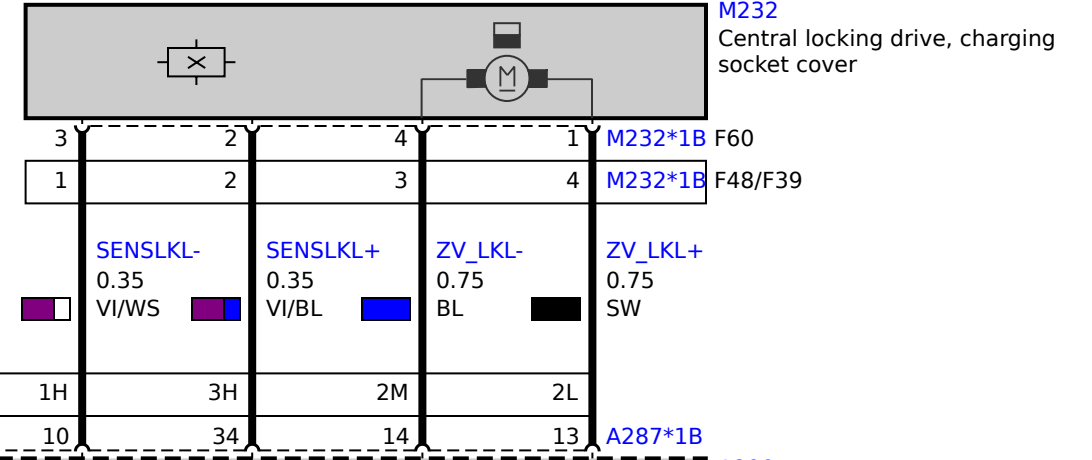

X578
High-voltage charging socket
2) Not USA
1) USA

A290
Convenience charging electronics

A190
Electric-machine electronics

M268
Central locking drive, charging socket

E196
High-voltage battery unit