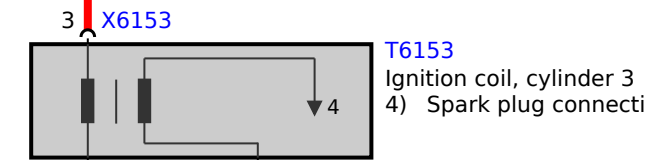

A6000
DME control unit

OR up to 2009_08
RT/GN from 2009_09

P_ZSZ1 1.0 WS
M_ZS 1.0 BR

X6170

OR up to 2009_08
RT/GN from 2009_09

P_ZSZ2 1.0 WS/BL
M_ZS 1.0 BR

X6170

OR up to 2009_08
RT/GN from 2009_09