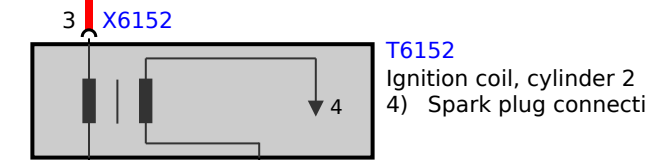

A6000
DME control unit

OR up to 2009_08
RT/GN from 2009_09

P_ZSZ1 1.0 WS
M_ZS 1.0 BR

X6170

OR up to 2009_08
RT/GN from 2009_09

P_ZSZ2 1.0 WS/BL
M_ZS 1.0 BR

X6170

OR up to 2009_08
RT/GN from 2009_09