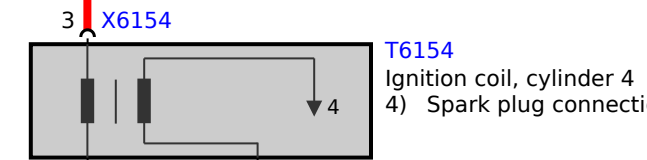

P_ZSZ3 1.0 WS/GR
M_ZS 1.0 BR

X6171

OR up to 2009_08
RT/GN from 2009_09