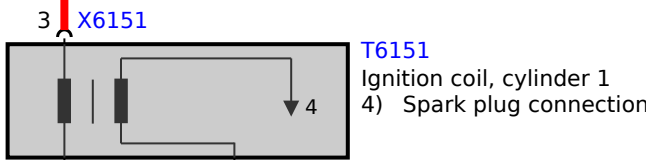

A6000
DME control unit

OR up to 2009_08
RT/GN from 2009_09

P_ZSZ1 1.0 WS
M_ZS 1.0 BR

X6170

OR up to 2009_08
RT/GN from 2009_09

P_ZSZ2 1.0 WS/BL
M_ZS 1.0 BR

X6170

OR up to 2009_08
RT/GN from 2009_09