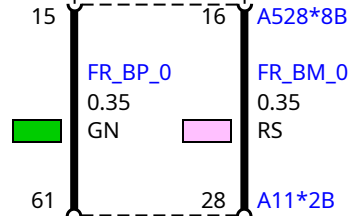

Z44
Front right power distribution box

Z4
Power distribution box, engine compartment

A528
Basic central platform (BCP)

A528*8B

A11
Crash Safety Module (ACSM)

A11*2B

A584
Dynamic Stability Control (DSC) / virtual integration platform (VIP)

Z10*11B

X844*1B down 2023_07

X844*1B up to 2023_06

Z4*5B

15

16

61

28