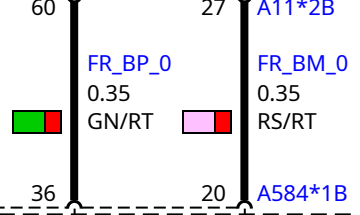

Z44
Front right power distribution box

Z4
Power distribution box, engine compartment

A528
Basic central platform (BCP)

A528*8B

A11
Crash Safety Module (ACSM)

A11*2B

A584
Dynamic Stability Control (DSC) / virtual integration platform (VIP)

Z10*11B

X844*1B down 2023_07

X844*1B up to 2023_06

Z4*5B

15

16

61

28