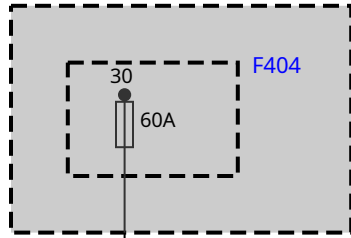

Z44
Front right power distribution box

Z4
Power distribution box, engine compartment

A528
Basic central platform (BCP)

A528*8B

A11
Crash Safety Module (ACSM)

A11*2B

A584
Dynamic Stability Control (DSC) / virtual integration platform (VIP)

Z10*11B

X844*1B down 2023_07

X844*1B up to 2023_06

Z4*5B

15

16

61

28

A528_1

15

16

61

28

60

27

36