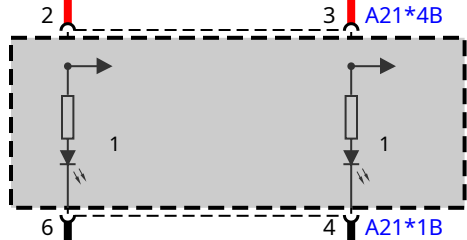

Z43

Front left power distribution box

A21

Roof function centre (FZD)

1) Indicator lamp for front passenger airbag deactivation

A11

Crash Safety Module (ACSM)