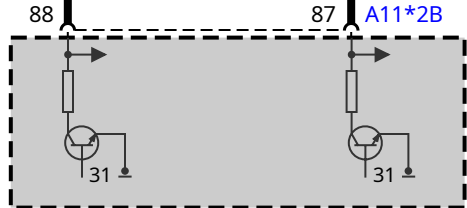

Z43

Front left power distribution box

A21

Roof function centre (FZD)

1) Indicator lamp for front passenger airbag deactivation

A11

Crash Safety Module (ACSM)