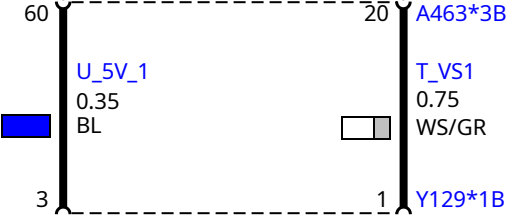

A463
Digital diesel electronics (DDE)

Y129
Swirl-flap controller

A463
Digital diesel electronics (DDE)