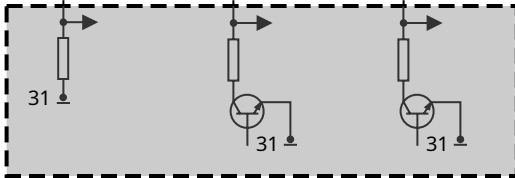

A463
Digital diesel electronics (DDE)

Y129
Swirl-flap controller

A463
Digital diesel electronics (DDE)