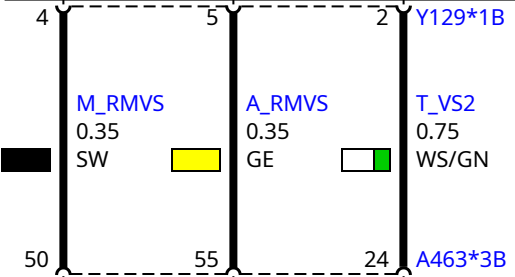

A463
Digital diesel electronics (DDE)

Y129
Swirl-flap controller

A463
Digital diesel electronics (DDE)