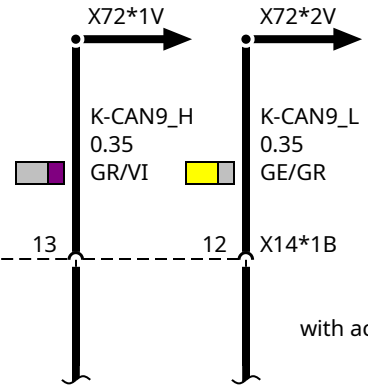

Z43
Front left power distribution box

A513
Door control unit, driver's door (TSGFA)

without active seat

with active seat

A349
Seat pneumatics module front left (SPNMVL)

A93
Driver seat module (SMFA)

A93*1B

31
2.5
BR

16 X14*1B

Z10*4B