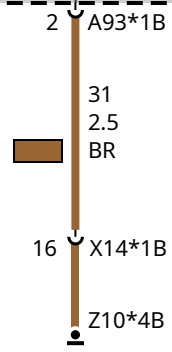

Z43
Front left power distribution box

A513
Door control unit, driver's door (TSGFA)

without active seat

with active seat

A349
Seat pneumatics module front left (SPNMVL)

A93
Driver seat module (SMFA)

A93*1B

31
2.5
BR

16 X14*1B

Z10*4B