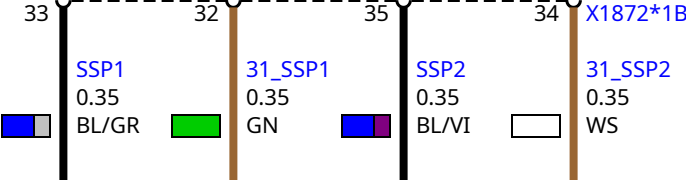

A568
 Gear selector switch (GWS)
 3) START-STOP button

A568*1B

X1872*1B

A528
 Basic central platform (BCP)